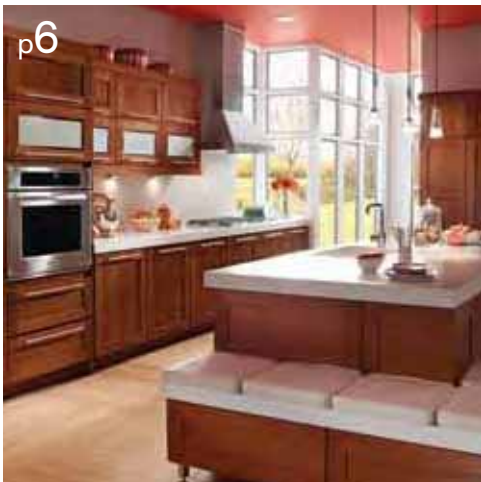

FINDING YOUR STYLE

Contemporary? Classic? Transitional? In order to design the kitchen or living area of your dreams, it's important to discover which cabinetry style best fits your personality. Below, you will find photos of five distinctly different chair designs. Take a close look and decide which of these five chairs appeals

CONTEMPORARY & DYNAMIC

Sleek • Modern • Sophisticated

LUXE TRANSITIONAL

Distinct • Stylish • Striking

CLASSICALLY TRADITIONAL

Authentic • Refined • Time-Honored